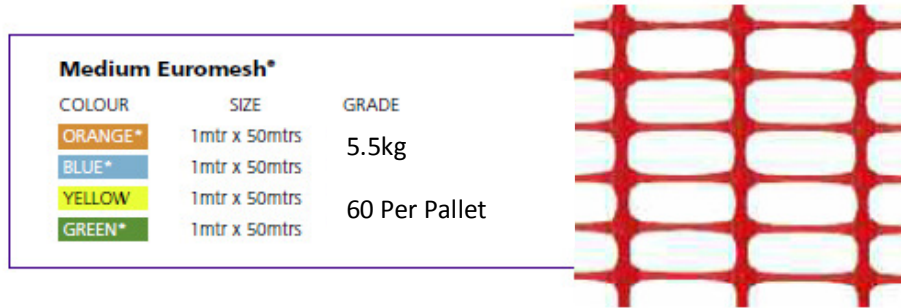

Euromesh® is easy to erect using steel fencing pins and provides higher visibility and more protection than standard barrier tapes.

- Manufactured from polypropylene
- Re-usable
- Bagged for protection/storage
- Available in yellow, blue & green

Available in: Orange, Yellow, Blue & Green

FENCING PINS

Fencing Pin	1.3mtrs high	Part No. 041206
-------------	--------------	-----------------

Barrier Fencing

Lightweight Euromesh*

COLOUR	SIZE	GRADE
ORANGE*	1mtr x 50mtrs	4kg 60 Per Pallet
BLUE*	1mtr x 50mtrs	
YELLOW	1mtr x 50mtrs	
GREEN*	1mtr x 50mtrs	

Medium Euromesh*

COLOUR	SIZE	GRADE
ORANGE*	1mtr x 50mtrs	5.5kg 60 Per Pallet
BLUE*	1mtr x 50mtrs	
YELLOW	1mtr x 50mtrs	
GREEN*	1mtr x 50mtrs	

Medium plus Euromesh*

COLOUR	SIZE	GRADE
ORANGE*	1mtr x 50mtrs	8kg 50 Per Pallet
BLUE	1mtr x 50mtrs	
YELLOW	1mtr x 50mtrs	
GREEN*	1mtr x 50mtrs	

Heavy duty Euromesh*

COLOUR	SIZE	GRADE
ORANGE*	1mtr x 50mtrs	14kg 50 Per Pallet
BLUE	1mtr x 50mtrs	
YELLOW	1mtr x 50mtrs	
GREEN	1mtr x 50mtrs	

Other sizes and colours available on request.

* Goods available from stock.